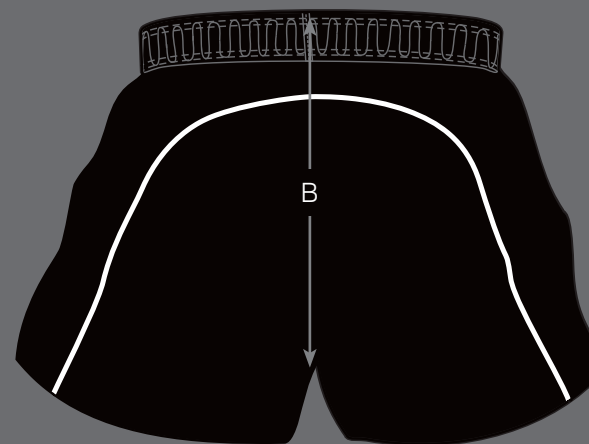

SILVERBACK ///

All measurements are in inches

Size		XXSB 20"	XSB 22"	SB 24"	MB 26"	LB 28"	+/-TOL
Waist Stretched (width)	A	16¼	16½	17¼	17¾	18¼	½
Waist Relaxed (width)	A	10	10½	11	11½	12	½
Outside Leg	B	30¾	33¼	35	36¾	38¼	½
Inside Leg	C	22½	23¾	25	26¼	27½	½

If your size is not on this chart and you would like to find out more contact us at: sales@silverbacksport.co.uk

Track Pants (Adult) ///

SILVERBACK ///

All measurements are in inches

Size		XSml 30"	Sml 32"	Med 34"	Lrg 36"	XL 38"	2XL 40"	3XL 42"	4XL 44"	+/-TOL
Waist Stretched (width)	A	20½	21½	22½	23½	24½	25½	26½	26½	¼
Waist Relaxed (width)	A	12½	13½	14½	15½	16½	17½	18½	18½	¼
Outside Leg	B	40½	41½	42½	43½	44½	45½	45½	45½	¼
Inside Leg	C	30½	31	31½	32	32½	33	33	33	¼

If your size is not on this chart and you would like to find out more contact us at: sales@silverbacksport.co.uk

Poolside Short (Child to adult unisex) ///

SILVERBACK ///

All measurements are in inches

Size		5XS 22"	4XS 24"	3XS 26"	2XS 28"	XS 30"	S 32"	M 34"	L 36"	XL 38"	2XL 40"	3XL 42"	4XL 44"	5XL 46"	+/-TOL
Front Rise	A	10½	11	11½	12	12 ½	13	13½	14	14½	15	15½	16	16½	½
Back Rise	B	12	12½	13	13½	14	14½	15	15½	16	16 ½	17	17½	18	½
Waist (relaxed)	C	9	9¾	10¾	11¾	12¼	13	14	15	16¼	17	17½	18	18½	½
Outside Leg (Short)	D	14½	14¾	15	15¾	16¼	16¾	17¼	17½	18	18½	18¾	19	19¼	½
Outside Leg (Medium)	D	17	17¼	17½	18¼	18¾	19¼	19¾	20	20½	21	21¼	21½	21¾	½
Outside Leg (Long)	D	20	20¼	20½	21	21½	22	22½	23	23½	24	24½	24¾	24¾	½

If your size is not on this chart and you would like to find out more contact us at: sales@silverbacksport.co.uk

Jammers (Child to adult) ///

SILVERBACK ///

All measurements are in inches

Size		2XS 28"	XS 30"	S 32"	M 34"	L 36"	XL 38"	2XL 40"	3XL 42"	+/-TOL
Waist Stretched (width)	A	13	13 ½	14	15	16	17	18	19	½
Waist Relaxed (width)	A	11	12	13	14	15	16	17	18	½
Outside Leg	B	12 ¼	13 ¾	15 ¼	15 ¾	16 ¼	16 ¾	17 ¼	17 ¾	¼
Inside Leg	C	3 ¾	5	6 ¼	6 ½	6 ¾	7 ¼	7 ½	7 ¾	¼