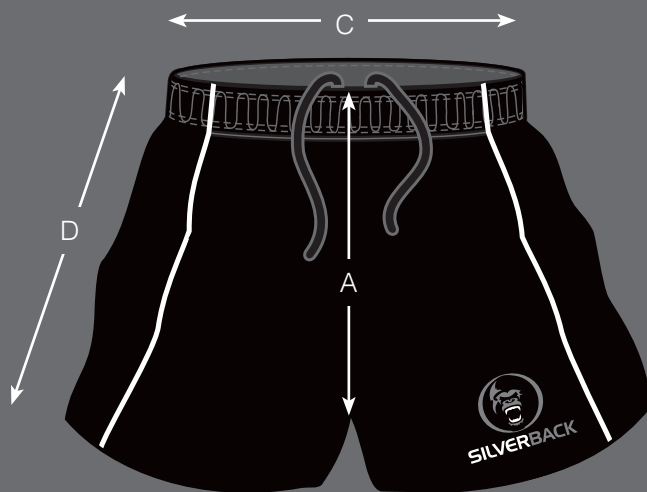

SILVERBACK ///

All measurements are in inches

Size		XXSB 20"	XSB 22"	SB 24"	MB 26"	LB 28"	+/-TOL
Waist Stretched (width)	A	16¼	16½	17¼	17¾	18¼	½
Waist Relaxed (width)	A	10	10½	11	11½	12	½
Outside Leg	B	30¾	33¼	35	36¾	38¼	½
Inside Leg	C	22½	23¾	25	26¼	27½	½

If your size is not on this chart and you would like to find out more contact us at: sales@silverbacksport.co.uk

Track Pants (Adult) ///

SILVERBACK ///

All measurements are in inches

Size		XSml 30"	Sml 32"	Med 34"	Lrg 36"	XL 38"	2XL 40"	3XL 42"	4XL 44"	+/-TOL
Waist Stretched (width)	A	20½	21½	22½	23½	24½	25½	26½	26½	¼
Waist Relaxed (width)	A	12½	13½	14½	15½	16½	17½	18½	18½	¼
Outside Leg	B	40½	41½	42½	43½	44½	45½	45½	45½	¼
Inside Leg	C	30½	31	31½	32	32½	33	33	33	¼

If your size is not on this chart and you would like to find out more contact us at: sales@silverbacksport.co.uk

Poolside Short (Child to adult unisex) ///

SILVERBACK ///

All measurements are in inches

Size		5XS 22"	4XS 24"	3XS 26"	2XS 28"	XS 30"	S 32"	M 34"	L 36"	XL 38"	2XL 40"	3XL 42"	4XL 44"	5XL 46"	+/-TOL
Front Rise	A	10½	11	11½	12	12 ½	13	13½	14	14½	15	15½	16	16½	½
Back Rise	B	12	12½	13	13½	14	14½	15	15½	16	16 ½	17	17½	18	½
Waist (relaxed)	C	9	9¾	10¾	11¾	12¼	13	14	15	16¼	17	17½	18	18½	½
Outside Leg (Short)	D	14½	14¾	15	15¾	16¼	16¾	17¼	17½	18	18½	18¾	19	19¼	½
Outside Leg (Medium)	D	17	17¼	17½	18¼	18¾	19¼	19¾	20	20½	21	21¼	21½	21¾	½
Outside Leg (Long)	D	20	20¼	20½	21	21½	22	22½	23	23½	24	24½	24¾	24¾	½

If your size is not on this chart and you would like to find out more contact us at: sales@silverbacksport.co.uk

Jammers (Child to adult) ///

SILVERBACK ///

All measurements are in inches

Size		2XS 28"	XS 30"	S 32"	M 34"	L 36"	XL 38"	2XL 40"	3XL 42"	+/-TOL
Waist Stretched (width)	A	13	13 ½	14	15	16	17	18	19	½
Waist Relaxed (width)	A	11	12	13	14	15	16	17	18	½
Outside Leg	B	12 ¼	13 ¾	15 ¼	15 ¾	16 ¼	16 ¾	17 ¼	17 ¾	¼
Inside Leg	C	3 ¾	5	6 ¼	6 ½	6 ¾	7 ¼	7 ½	7 ¾	¼