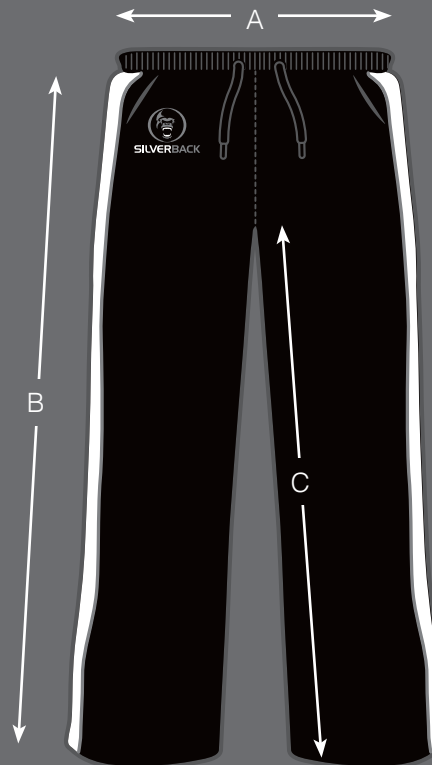

SILVERBACK ///

All measurements are in inches

Size		XXSB 20"	XSB 22"	SB 24"	MB 26"	LB 28"	+/-TOL
Waist Stretched (width)	A	16¼	16½	17¼	17¾	18¼	½
Waist Relaxed (width)	A	10	10½	11	11½	12	½
Outside Leg	B	30¾	33¼	35	36¾	38¼	½
Inside Leg	C	22½	23¾	25	26¼	27½	½

If your size is not on this chart and you would like to find out more contact us at: sales@silverbacksport.co.uk

Track Pants (Adult) ///

SILVERBACK ///

All measurements are in inches

Size		XSml 30"	Sml 32"	Med 34"	Lrg 36"	XL 38"	2XL 40"	3XL 42"	4XL 44"	+/-TOL
Waist Stretched (width)	A	20½	21½	22½	23½	24½	25½	26½	26½	¼
Waist Relaxed (width)	A	12½	13½	14½	15½	16½	17½	18½	18½	¼
Outside Leg	B	40½	41½	42½	43½	44½	45½	45½	45½	¼
Inside Leg	C	30½	31	31½	32	32½	33	33	33	¼

If your size is not on this chart and you would like to find out more contact us at: sales@silverbacksport.co.uk

Poolside Short (Child to adult unisex) ///

SILVERBACK ///

All measurements are in inches

Size		5XS 22"	4XS 24"	3XS 26"	2XS 28"	XS 30"	S 32"	M 34"	L 36"	XL 38"	2XL 40"	3XL 42"	4XL 44"	5XL 46"	+/-TOL
Front Rise	A	10½	11	11½	12	12 ½	13	13½	14	14½	15	15½	16	16½	½
Back Rise	B	12	12½	13	13½	14	14½	15	15½	16	16 ½	17	17½	18	½
Waist (relaxed)	C	9	9¾	10¾	11¾	12¼	13	14	15	16¼	17	17½	18	18½	½
Outside Leg (Short)	D	14½	14¾	15	15¾	16¼	16¾	17¼	17½	18	18½	18¾	19	19¼	½
Outside Leg (Medium)	D	17	17¼	17½	18¼	18¾	19¼	19¾	20	20½	21	21¼	21½	21¾	½
Outside Leg (Long)	D	20	20¼	20½	21	21½	22	22½	23	23½	24	24½	24¾	24¾	½

If your size is not on this chart and you would like to find out more contact us at: sales@silverbacksport.co.uk

Jammers (Child to adult) ///

SILVERBACK ///

All measurements are in inches

Size		2XS 28"	XS 30"	S 32"	M 34"	L 36"	XL 38"	2XL 40"	3XL 42"	+/-TOL
Waist Stretched (width)	A	13	13 ½	14	15	16	17	18	19	½
Waist Relaxed (width)	A	11	12	13	14	15	16	17	18	½
Outside Leg	B	12 ¼	13 ¾	15 ¼	15 ¾	16 ¼	16 ¾	17 ¼	17 ¾	¼
Inside Leg	C	3 ¾	5	6 ¼	6 ½	6 ¾	7 ¼	7 ½	7 ¾	¼