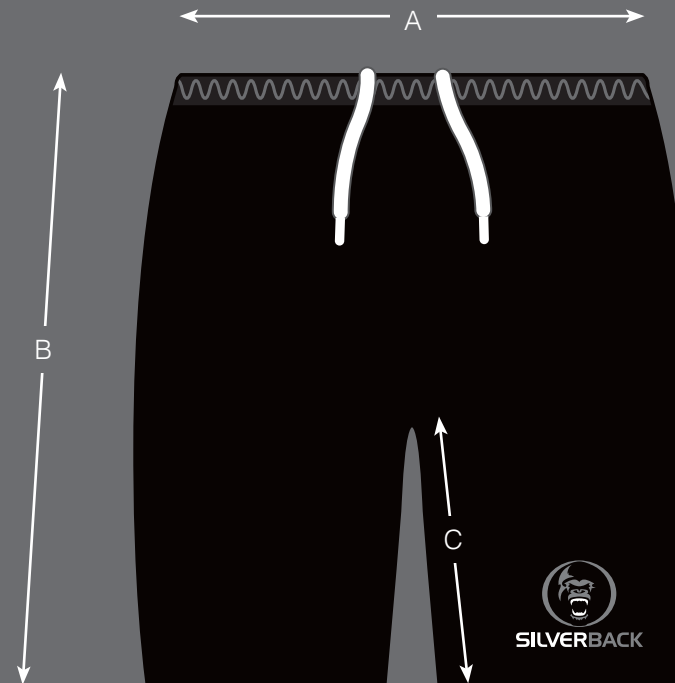

If your size is not on this chart and you would like to find out more contact us at: sales@silverbacksport.co.uk

Poolside Short (Child to adult unisex) ///

SILVERBACK ///

All measurements are in inches

Size		5XS 22"	4XS 24"	3XS 26"	2XS 28"	XS 30"	S 32"	M 34"	L 36"	XL 38"	2XL 40"	3XL 42"	4XL 44"	5XL 46"	+/-TOL
Front Rise	A	10½	11	11½	12	12 ½	13	13½	14	14½	15	15½	16	16½	½
Back Rise	B	12	12½	13	13½	14	14½	15	15½	16	16 ½	17	17½	18	½
Waist (relaxed)	C	9	9¾	10¾	11¾	12¼	13	14	15	16¼	17	17½	18	18½	½
Outside Leg (Short)	D	14½	14¾	15	15¾	16¼	16¾	17¼	17½	18	18½	18¾	19	19¼	½
Outside Leg (Medium)	D	17	17¼	17½	18¼	18¾	19¼	19¾	20	20½	21	21¼	21½	21¾	½
Outside Leg (Long)	D	20	20¼	20½	21	21½	22	22½	23	23½	24	24½	24¾	24¾	½

If your size is not on this chart and you would like to find out more contact us at: sales@silverbacksport.co.uk

Jammers (Child to adult) ///

SILVERBACK ///

All measurements are in inches

Size		2XS 28"	XS 30"	S 32"	M 34"	L 36"	XL 38"	2XL 40"	3XL 42"	+/-TOL
Waist Stretched (width)	A	13	13 ½	14	15	16	17	18	19	½
Waist Relaxed (width)	A	11	12	13	14	15	16	17	18	½
Outside Leg	B	12 ¼	13 ¾	15 ¼	15 ¾	16 ¼	16 ¾	17 ¼	17 ¾	¼
Inside Leg	C	3 ¾	5	6 ¼	6 ½	6 ¾	7 ¼	7 ½	7 ¾	¼

If your size is not on this chart and you would like to find out more contact us at: sales@silverbacksport.co.uk

Womens T-shirt (Child to adult) ///

SILVERBACK ///

All measurements are in inches

Size		XXS 28"	XS 30"	S 32"	M 34"	L 36"	XL 38"	2XL 40"	3XL 42"	4XL 44"	5XL 46"	6XL 48"	7XL 50"	+/-TOL
Body Length	A	22	23	24	25	26	27	27	28	29	29	30	30	1/2
Chest Width	B	15 1/2	16 1/2	17 1/2	18 1/2	19 1/2	20 1/2	21 1/2	22 1/2	23 1/2	24 1/2	25 1/2	26 1/2	1/2
Hem Width	C	16	17	18	19	20	21	22	23	24	25	26	27	1/2
Sleeve Length	D	10 1/2	11	11 1/2	12	12 1/2	12 1/2	13	13	13 1/2	13 1/2	14	14	1/2