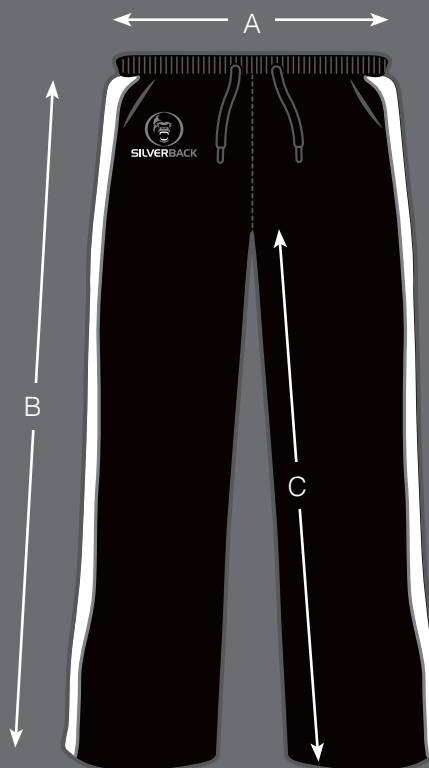

SILVERBACK ///

Measurements are in centimetres

Size		XSml 36"	Sml 38"	Med 40"	Lrg 42"	XL 44"	2XL 46"	3XL 48"	4XL 50"	5XL 52"	6XL 54"	+/-TOL
*Body Length (back)	A	69	71	73	75	77	79	81	83	85	87	1cm
Chest Width	B	53	56	59	62	65	68	71	74	77	80	1cm
Hem Width	C	50	53	56	59	62	65	68	71	74	77	1cm
Sleeve length	D	79	80.5	82	83.5	85	86.5	88	89.5	91	92.5	1cm

* Back body length is measured from the neck-line seam to the base of the hem

If your size is not on this chart and you would like to find out more contact us at: sales@silverbacksport.co.uk

Track Pants (Child) ///

SILVERBACK ///

All measurements are in inches

Size		XXSB 20"	XSB 22"	SB 24"	MB 26"	LB 28"	+/-TOL
Waist Stretched (width)	A	16¼	16½	17¼	17¾	18¼	½
Waist Relaxed (width)	A	10	10½	11	11½	12	½
Outside Leg	B	30¾	33¼	35	36¾	38¼	½
Inside Leg	C	22½	23¾	25	26¼	27½	½

If your size is not on this chart and you would like to find out more contact us at: sales@silverbacksport.co.uk

Track Pants (Adult) ///

SILVERBACK ///

All measurements are in inches

Size		XSml 30"	Sml 32"	Med 34"	Lrg 36"	XL 38"	2XL 40"	3XL 42"	4XL 44"	+/-TOL
Waist Stretched (width)	A	20½	21½	22½	23½	24½	25½	26½	26½	¼
Waist Relaxed (width)	A	12½	13½	14½	15½	16½	17½	18½	18½	¼
Outside Leg	B	40½	41½	42½	43½	44½	45½	45½	45½	¼
Inside Leg	C	30½	31	31½	32	32½	33	33	33	¼