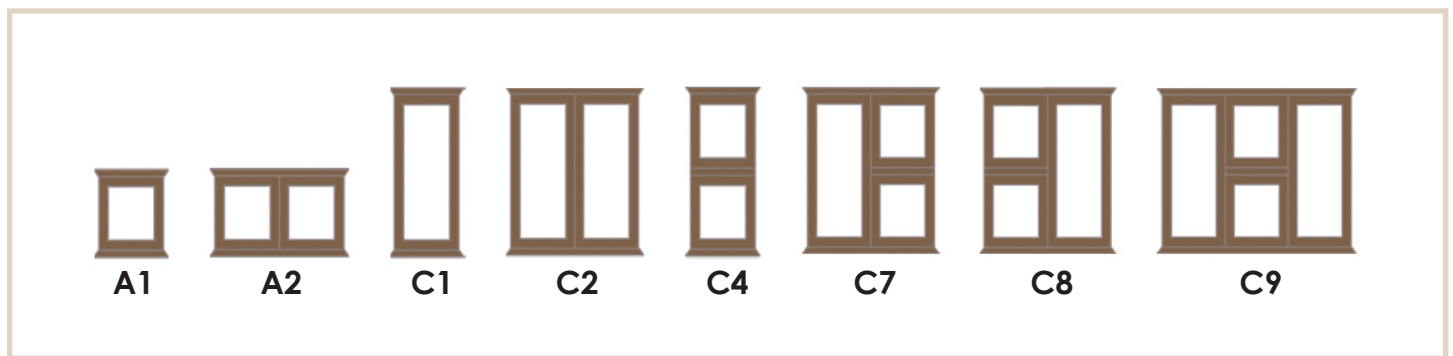

Elite Range Price List

Model	Description	Height (mm)	Width (mm)	Depth (mm)	Price (S$)
Elite Range					
A1	Single - Small Capacity	1020	800	780	$7,900.00
A2	Double - Small Capacity	1020	1530	780	$11,770.00
C1	Single - Large Capacity	1910	800	760	$9,500.00
C2	Double - Large Capacity	1910	1530	760	$14,700.00
C4	Single - Small Capacity	1910	800	760	$9,500.00
C7, C8	Double - Large and Small Capacity	1910	1530	760	$16,000.00
C9	Triple - Large and Small Capacity	1910	2260	760	$21,100.00
Options and Accessories					
Bar Module					$2,999.00
Bar Module with glass door					$3,900.00

Types of Configurations

All prices quoted are in Singapore Dollars including 7% GST and delivery for Singapore address only.
All prices quoted are for finishes only and does not include prices of wine cabinets or cigar humidor.
Elite range models include a 1 year warranty on parts only.
On-site services will be chargeable based on our Standard Service Price List.
Selection of finish for solid or glass door : Mahogany, Elm, Hazel, Almond, Honey, Natural, Black or Unvarnished.
Actual finish samples are available on request.
All prices and information presented are subject to our Terms & Conditions and to change without notice.