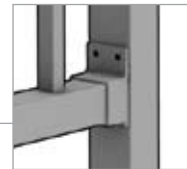

WHAT'S GREAT ABOUT DURAPANEL™

STRONG 40x40mm horizontal bars

19x19mm square rods - **TRY BENDING THESE!**

ALUMINIUM CONSTRUCTION

This fence won't rust

POOL-SAFETY DESIGN

Keeps kids safe and meets all regulations

STURDY POSTS

50x50mm with matching cap

QUICK AND SIMPLE INSTALLATION

Modular system with screw-on brackets

HIGH QUALITY

Powder-coated finish. Standard in black

DELTA

Panel length: 2.250m
Panel height: 0.95m / 1.2m