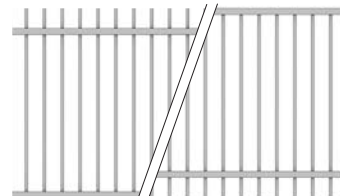

STURDY POSTS

50x50mm with matching cap

QUICK AND SIMPLE INSTALLATION

Modular system with screw-on brackets

HIGH QUALITY

Powder-coated finish. Standard in black

DELTA

Panel length: 2.250m
Panel height: 0.95m / 1.2m

VECTA

Panel length: 2.250m
Panel height: 1.2m / 1.5m (reversible)

POLO

Panel length: 2.250m
Panel height: 1.2m / 1.5m / 1.8m

DELIVERED FAST
In stock for quick dispatch

DURAPANEL

OPTIONS

MATCHING DURAPANEL GATES
Available as hinged or sliding with automation options available