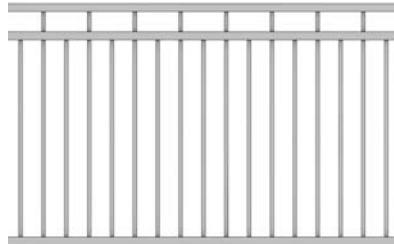

POLO (CUSTOM)