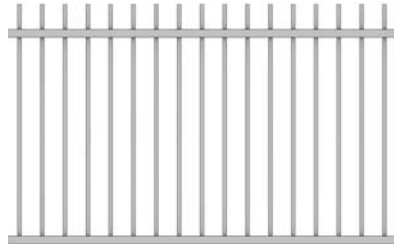

View our product gallery online

Ph 0800 003 006 | boundaryline.co.nz

DURAPANEL™ CUSTOM RANGE

When you have specific design requirements for a project, the DuraPanel range of custom-made tubular fencing has every situation covered. Constructed from galvanised steel or aluminium with durable protective coatings, our custom DuraPanel range can be supplied in wide variety of styles and colours for fencing schools, commercial properties and residential developments. For cost-effectiveness choose our standard DuraPanel aluminium – for special projects ask us about the DuraPanel Custom range.

DELTA (CUSTOM)

VECTA (CUSTOM)

POLO (CUSTOM)

LOOP-TOP

LOOP & SPEAR

TRADITIONAL SPEAR

CLASSIC SPEAR

POLO & CROSS