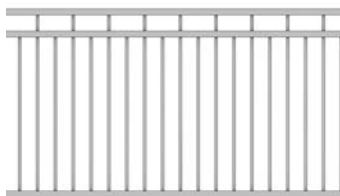

STURDY POSTS

50x50mm with matching cap

QUICK AND SIMPLE INSTALLATION

Modular system with screw-on brackets

HIGH QUALITY

Powder-coated finish. Standard in black

DELTA

Panel length: 2.250m
Panel height: 0.95m / 1.2m

VECTA

Panel length: 2.250m
Panel height: 1.2m / 1.5m (reversible)

POLO

Panel length: 2.250m
Panel height: 1.2m / 1.5m / 1.8m

DELIVERED FAST
In stock for quick dispatch

DURAPANEL

OPTIONS

MATCHING DURAPANEL GATES
Available as hinged or sliding with automation options available